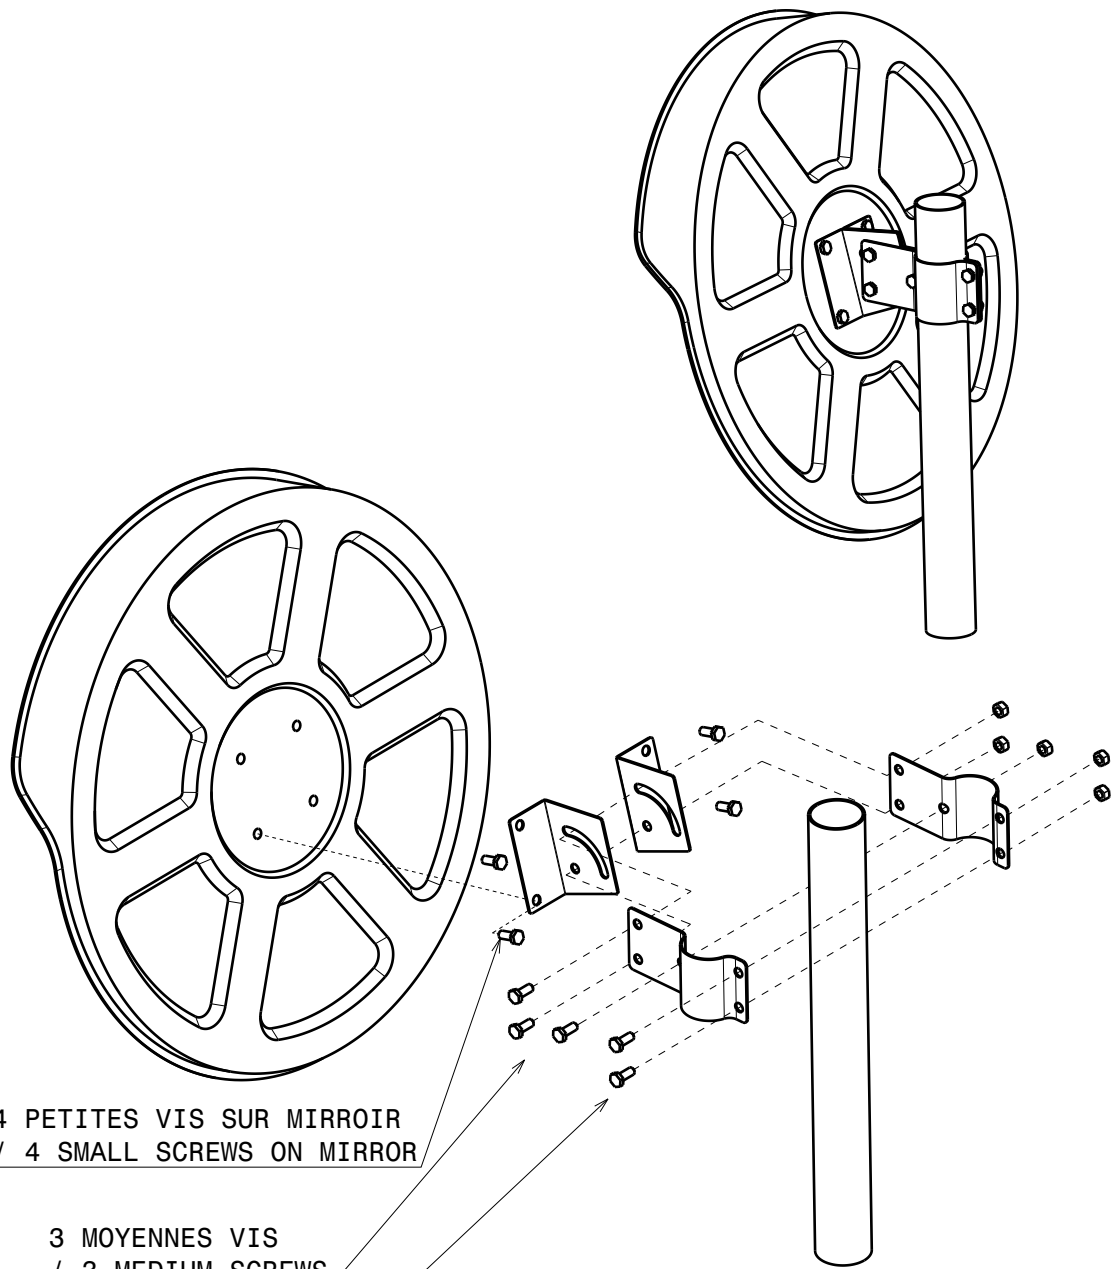

B314 C60 ø 60

B314 C80 ø 80

B314 C100 ø 100

SUR POTEAU / ON POST

SUR MUR / ON WALL

FIXATIONS MURALES NON INCLUSES / WALL FASTENERS NOT INCLUDED

SUR MUR / ON WALL

4 PETITES VIS SUR MIRROIR / 4 SMALL SCREWS ON MIRROR

3 MOYENNES VIS / 3 MEDIUM SCREWS

2 LONGUES VIS / 2 LONG SCREWS