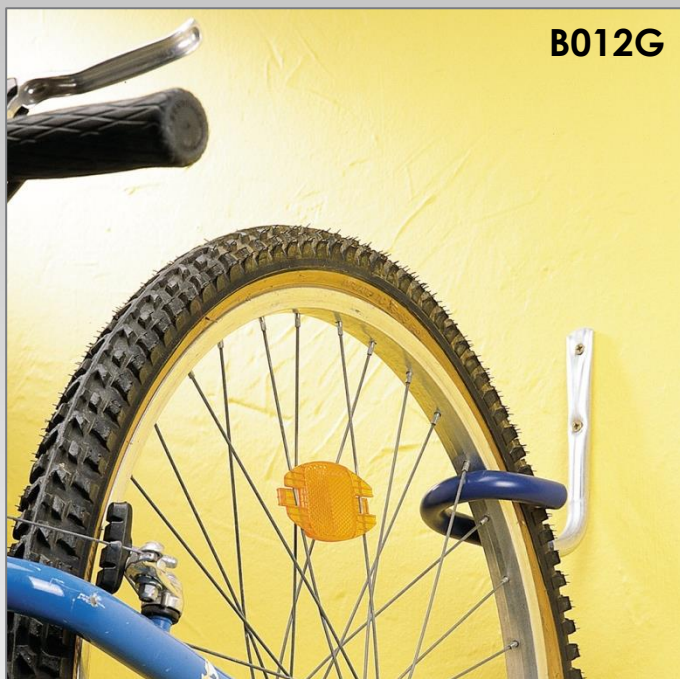

Bike Hook

B012V

B012G

- Ideal to store 1 bike
- For ceiling or wall mounting
- The sleeved hook (B012G) protects the bikes and eventually protects from paint scratches

Technical Description

- Ø16mm Zinc plated steel tube
- Blue plastic end cap
- Dimensions : Length. 96 x Depth. 175 x Height 200 mm
- Max. weight load : 25 kg

Mottez Article Code

Unsleeved

Article code : B012V
EAN code : 3234640030234

With sleeve

Article code : B012G
EAN code: 3234640030241