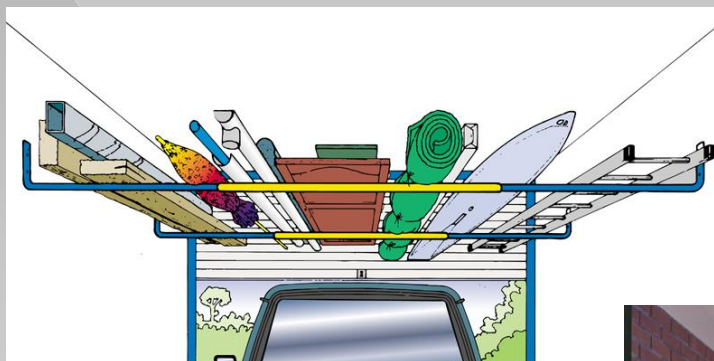

Garage Holdall

Additional storage shelf across the entire width of the garage

Allows you to clear the ground and store all bulky objects such as ladders, boards, skis, etc.

Technical Description

- Very resistant
- Minimum width 2.20m - maximum 3.80m
- 2 tubes Ø35 qui s'emboîtent dans 4 tubes Ø30
- 2 x Ø35 tubes which fit into 4 x Ø30 tubes