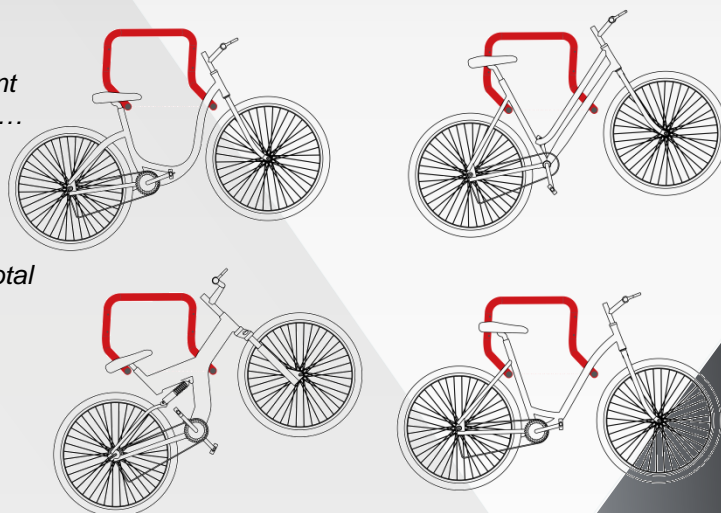

How to place your bike:

Mottez Article Code

Article code : B053QRA

EAN code : 3234640032559