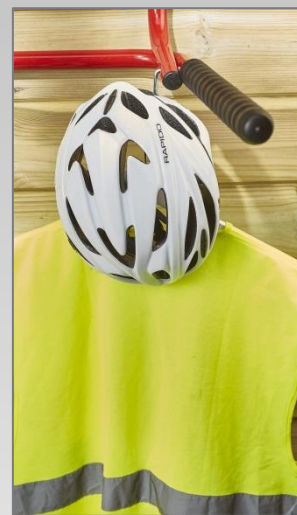

Folding 2-Cycle Wall Bike Rack

- For storing your bikes securely, without damage.
- For 2 bikes (place them head to tail).
- Universal : suitable for all types of bikes.
- Ideal : to repair or clean your bikes
- very easy to install : Use 4 screws and bolts (not supplied) adapted to your wall
- Protection with 2 black PVC sleeves
- Foldable : space saving

Technical Description

- Tube Ø 25mm x 1,5 mm – Red epoxy powder paint
 - 2 hooks to hang accessories : helmet, yellow vest...
 - Dimensions:
 - Width 52cm
 - Depth 51cm (folded : 10cm)
 - Height 30cm (folded : 51cm)
- Max weight load : 2 bikes of 15 kg each = 30 kg total
- Weight: 2,5 kg