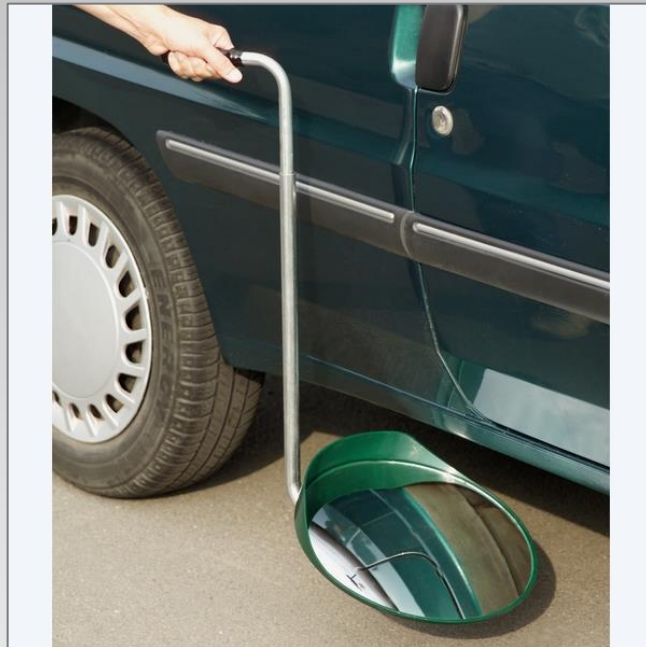

# Convex Mirror Ø 30 cm

- Easy inspection of the underside of vehicles, behind machinery and other hard-to-see places.
- Supplied with 1,20m handle

## Technical Description

- *Frame material: unbreakable polypropylene*
- *Mirror material: poly mir (no expansion)*
- *Dimensions : Ø 30 cm + 1,20 m handle*
- *Colour: Green*
- *Weight : 2,00 kg*

% of recycled material in the product	10 %
% recycled product in packaging	30 %
Hazardous substance > 0.1%	No
Repairability Index	10/10
Recyclable product	Yes