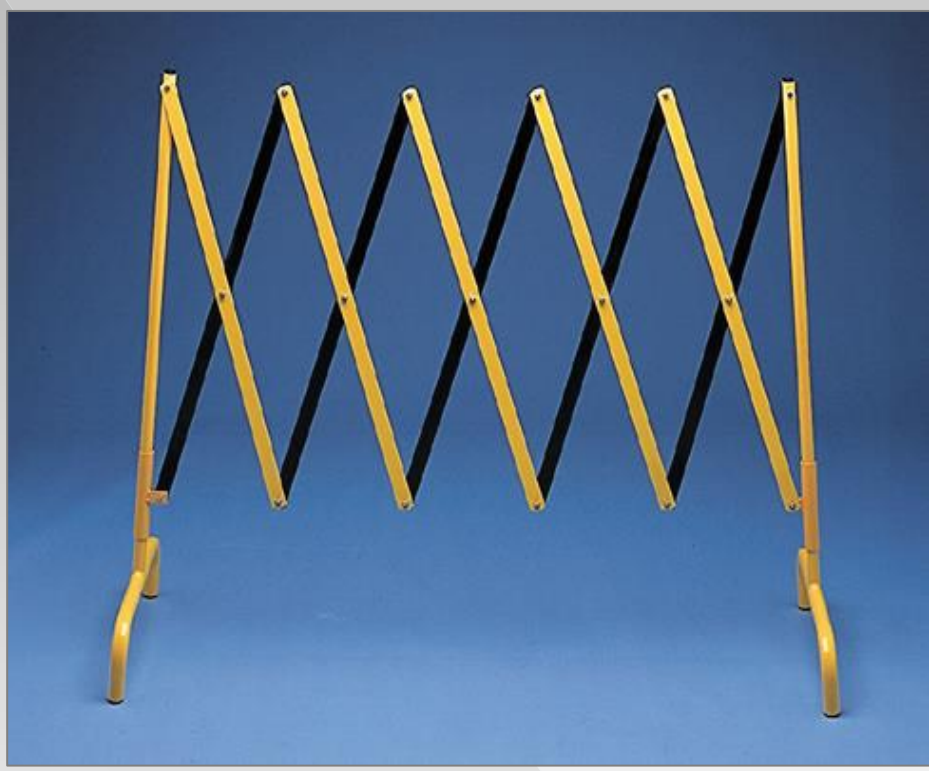

Straight Expanding Barrier

Expandable – Long – two-tone

- Ideal to prevent foot traffic from a private area or an area that might be under construction

Technical Description

- Height: 1m
- Maximum extended length: 2,85m
- Tube Ø 25 mm
- Supplied in a carton box : ready to assemble
- 2 colours : red/white – yellow/black

Mottez Article Code

Red / White

Article Code : B326CBR
EAN Code : 3234640034829

Yellow / Black

Article Code : B326CJN
EAN Code : 3234640035994