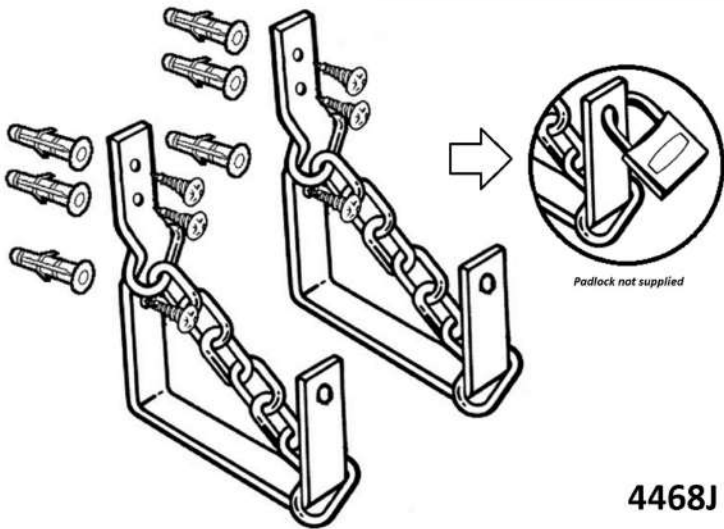

Smith & Locke Lockable Hook 170mm 2pk

Smith & Locke Lockable Hook 170mm 2pk

4468J

4468J