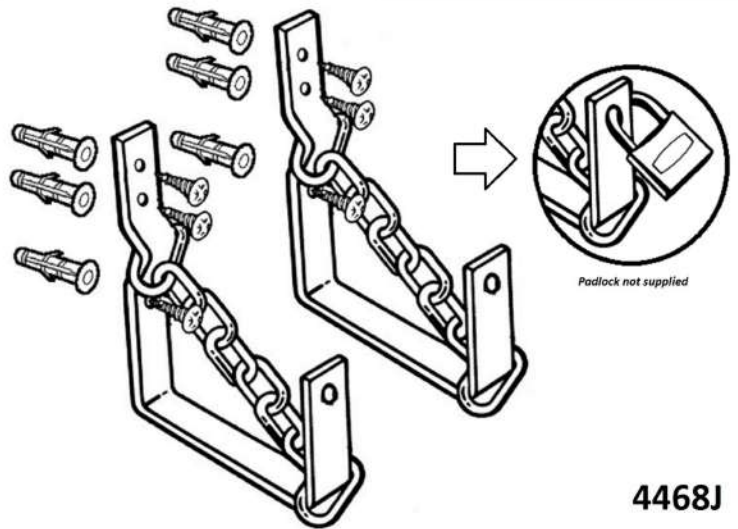

Smith & Locke Lockable Hook 170mm 2pk

Smith & Locke Lockable Hook 170mm 2pk

4468J

4468J