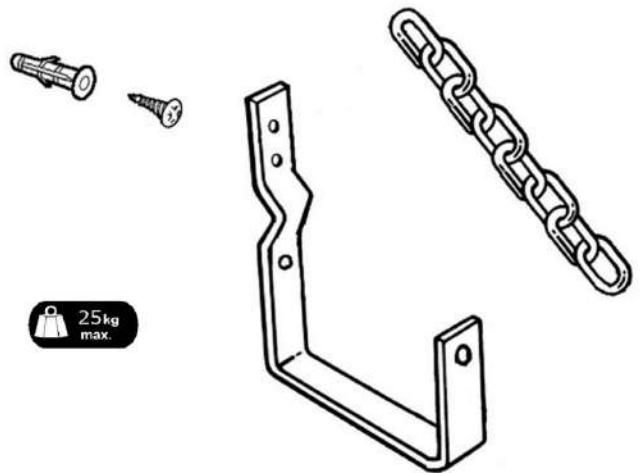

Smith & Locke Lockable Hook 170mm 2pk

Smith & Locke Lockable Hook 170mm 2pk

4468J

4468J