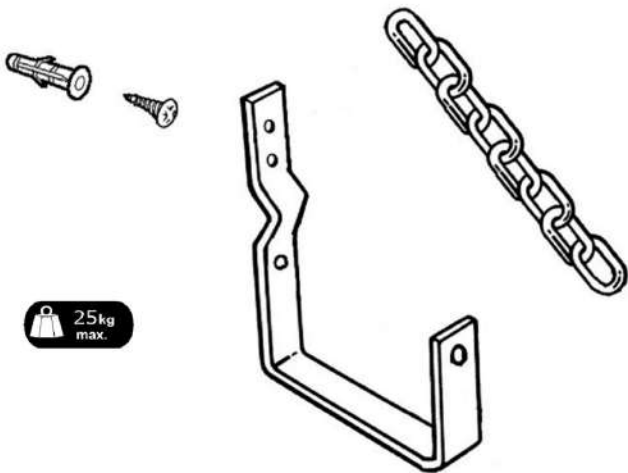

Smith & Locke Lockable Hook 170mm 2pk

Smith & Locke Lockable Hook 170mm 2pk

4468J

4468J