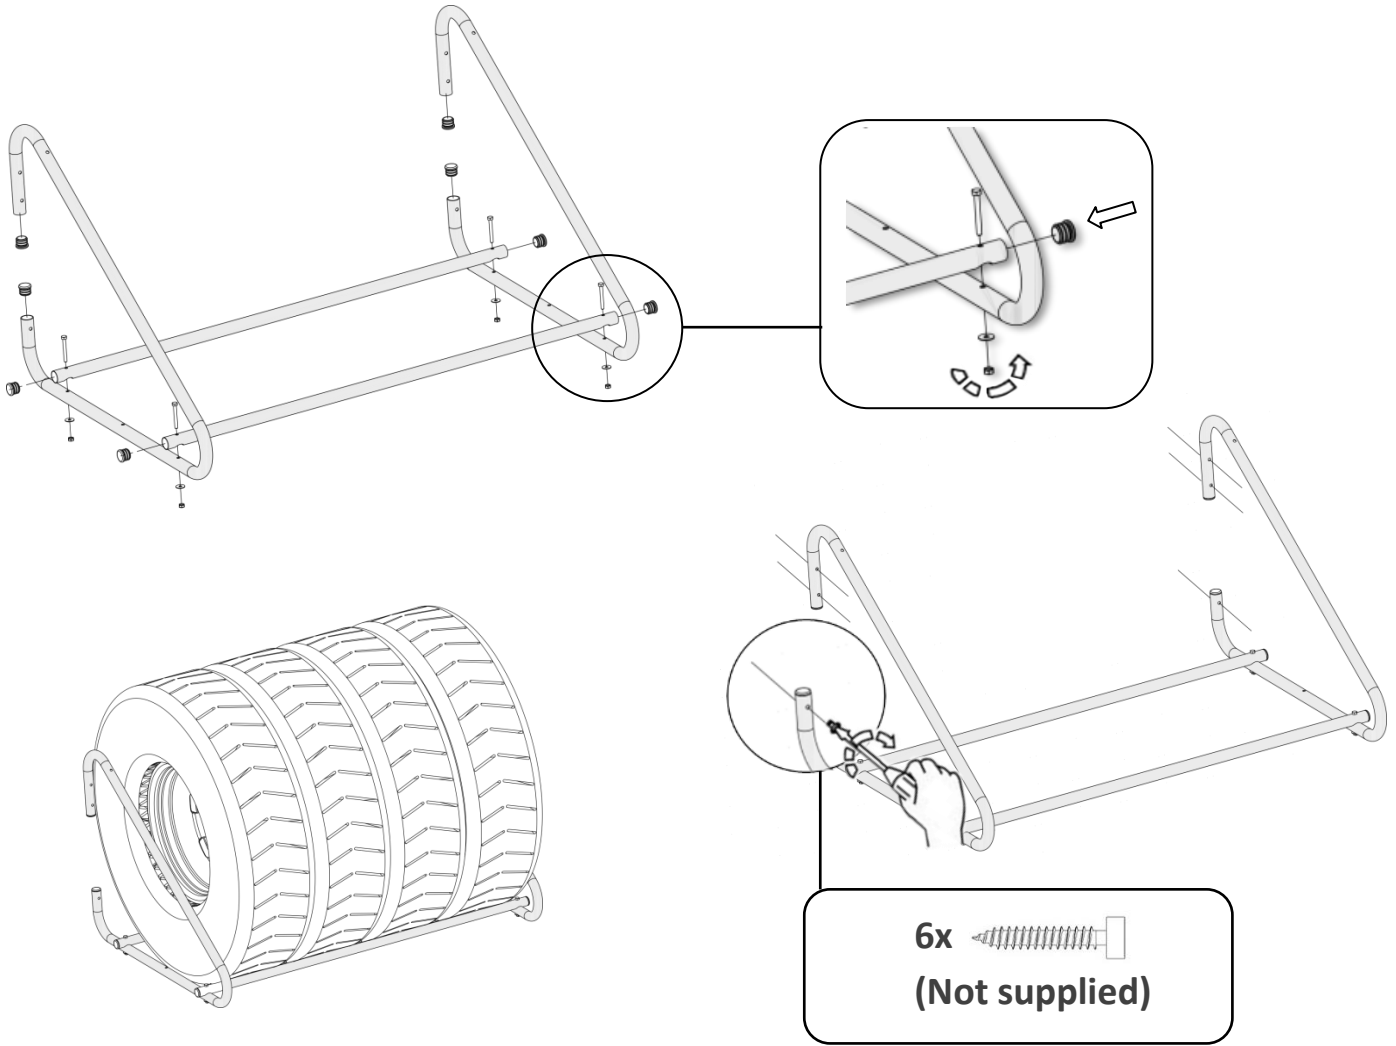

# Fitting instructions

9831P

## Smith & Locke Wheel Storage Wall Rack Heavy Duty

$40 < \varnothing < 55\text{cm}$

$55 < \varnothing < 75\text{cm}$