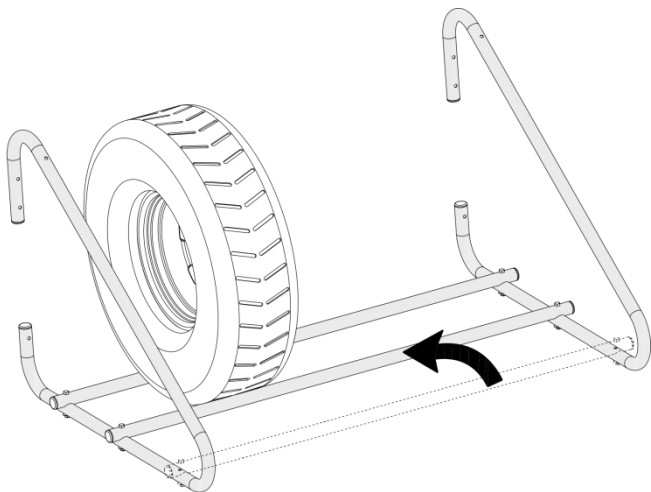

# Fitting instructions

9831P

## Smith & Locke Wheel Storage Wall Rack Heavy Duty

$40 < \varnothing < 55\text{cm}$

$55 < \varnothing < 75\text{cm}$