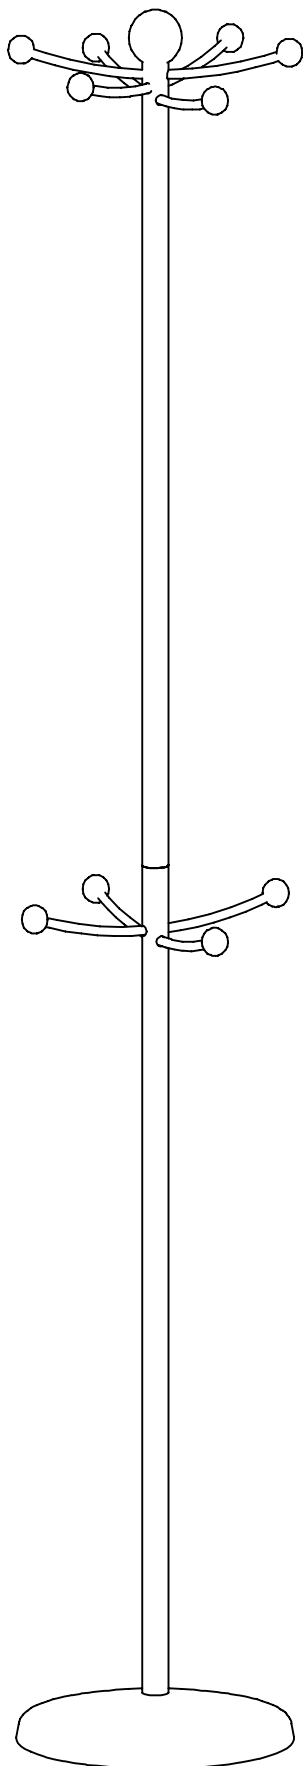

PORTE-MANTEAUX PEROQUET B706

A		x1
B		x1
C		x3
D		x2
E		x1
F		x3
G		x6
H	 tige filetée M10 lg:160mm	x1
I	 M10	x3
J	 M10 lg: 80m	x1
K	 \varnothing 60	x1
L	 \varnothing 30	x10
M		x2