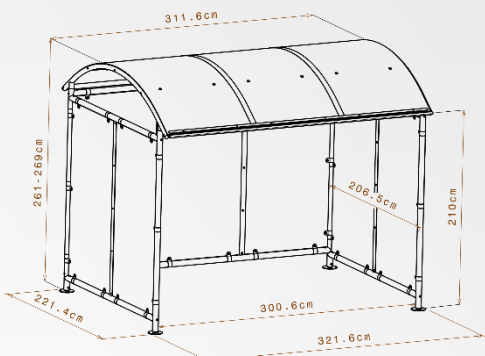

Bike shelter Dome Shape

Main shelter – 6 bikes + 2 motorbikes OR 9 bikes

- Capacity = 6 bikes + 2 motorbikes or 9 bikes
- Quick and easy mounting: 4 hours (2 people)
- Invisible Assembly work
- Structure : tube Ø 60, thick 2mm
- Height adjustable legs

Delivered with a solar pannel and spotlight
(Presence detector at night only)

Technical description

- Tube Ø 60 mm – thick 2mm
- Roof is made of alveolar poly carbon – 6mm
- Transparent side panels made of PMMA (Plexiglas) – 6mm
- Protection against rust – Galvanized + Dichromate and Charcoal Grey powder paint
- Possibility to convert into a corridor between 2 buildings (ref. M100V)

Dimensions :

Overall :

Length. : 3,21 m
Width. : 2,21 m
Height : 2,69 m

Useful :

Length. : 3 m
Width. : 2,06 m
Height : 2,10 m

Mottez Article Code

Article Code: **B814C**

EAN Code : 3234640059105

Grey
RAL 7016

B814VGR
3234640061085

Bike shelter Dome Shape

Extension Unit

Extension unit to B814C
Same characteristics as B814C

Dimensions :

Overall:

Length : 6,28 m
Width : 2,21 m
Height : 2,69 m