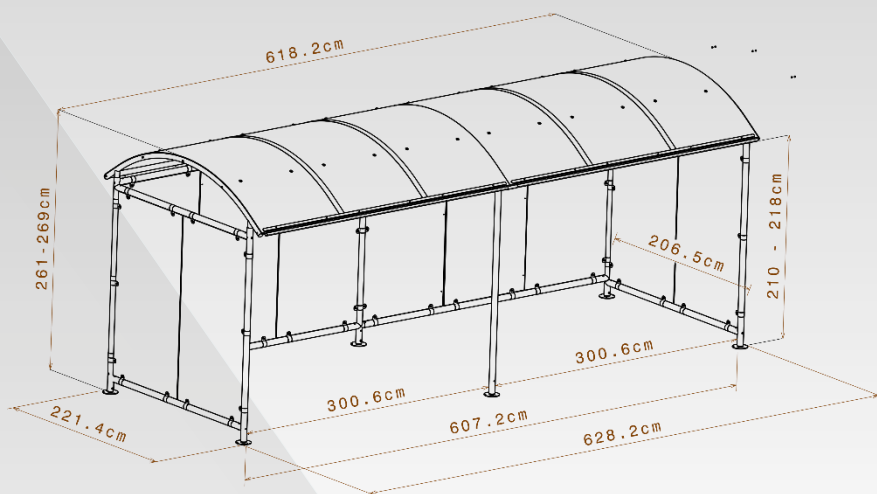

Delivered with a solar pannel and spotlight
(Presence detector at night only)

Technical description

- Tube Ø 60 mm – thick 2mm
- Roof is made of alveolar poly carbon – 6mm
- Transparent side panels made of PMMA (Plexiglas) – 6mm
- Protection against rust – Galvanized + Dichromate and Charcoal Grey powder paint
- Possibility to convert into a corridor between 2 buildings (ref. M100V)

Dimensions :

Overall :

Length. : 3,21 m
Width. : 2,21 m
Height : 2,69 m

Useful :

Length. : 3 m
Width. : 2,06 m
Height : 2,10 m

Mottez Article Code

Article Code: **B814C**

EAN Code : 3234640059105

Grey
RAL 7016

B814VGR
3234640061085

Bike shelter Dome Shape

Extension Unit

Extension unit to B814C
Same characteristics as B814C

Dimensions :

Overall:

Length : 6,28 m
Width : 2,21 m
Height : 2,69 m

Useful :

Length: 6,07 m
Width : 2,06 m
Height : 2,10 m

Mottez Article Code

Article Code: **B814CSUI**
EAN Code : 3234640059112
Charcoal Grey - RAL 7021

Different colours available

Burgundy
RAL 3005

B814VSUIBX
3234640061092