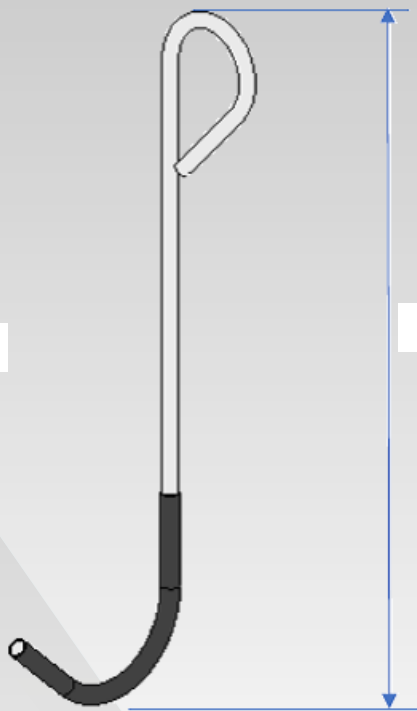

The ring allows to fix a U cable or lock.

Technical Description

Material: Round tube Ø 30 mm – Bike hooks Ø 10 (2 different heights for the hooks: 20 cm and 30 cm) + Square tube for the bracket Ø30mm + Rectangle tube Ø40/20 mm

Black epoxy powder coat – frosty anthracite and galvanized tube.

Dimensions : 119 x 37 x Height 31 cm

Secured by means of 6 screws and plugs (not supplied), wall fixing /

Fixation holes for wall mount = 6

Mottez Article Code

Article code : M045C

EAN code : 3234640059150

Weight : 6,75 kg

Extra Hook for 5-bike Wall Rack

Height: 237.5mm

Height: 437.5mm

Technical Description

- Suitable hook for M045C Mottez Bike Wall Rack
- The ring allows to fix a U cable or lock.

Mottez Article Code

Small

Height 237,5 mm – Weight 0,35 kg

Article code : M046PM

EAN code : 3234640061573

Large

Height 437,5 mm – Weight 0,48 kg