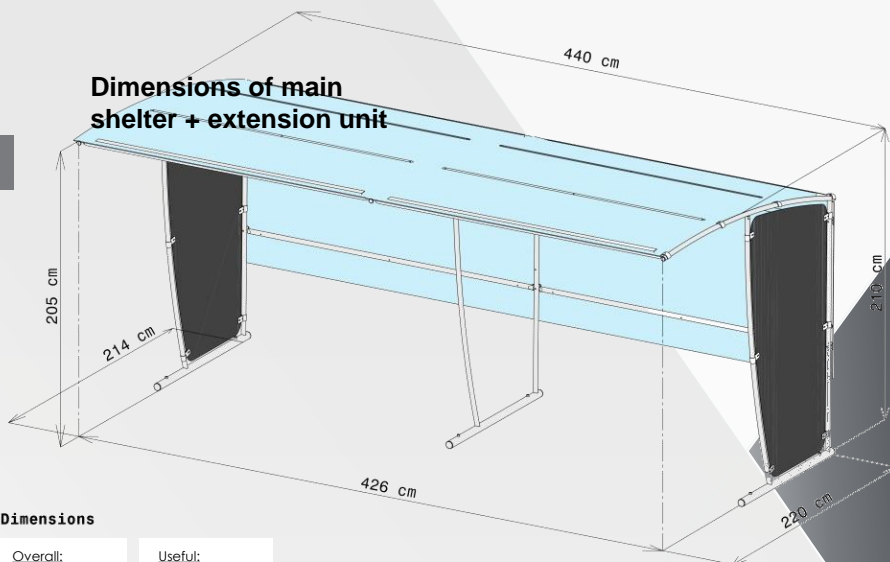

### Dimensions

Overall:  
Length 2,20m  
Depth 2,20m  
Height 2,10m

Useful:  
Length 2,13m  
Depth 2,14m  
Height 2,05m

## Black

B805VNO + B806V + B807V

- The extension unit (B807V) is composed of the shelter structure (without the side panel), and a polycarbonate roof which is meant to be inserted in the main shelter (so whatever colour you chose for the main shelter, the extension unit will be compatible with both models, as it is sold without any side panel!).
- Easy to assemble
- Modular by adding infinite Extension units of 2,2m

### Technical Description

- Roof in alveolar polycarbonate - thickness 6mm – Transparent - UV resistant
- Tube Ø 30mm/2 galvanised
- Delivered disassembled

#### Dimensions

Overall:  
Length 4.40m  
Depth 2.20m  
Height 2,10m

Useful:  
Length 4.26m  
Depth 2.14m  
Height 2,05m