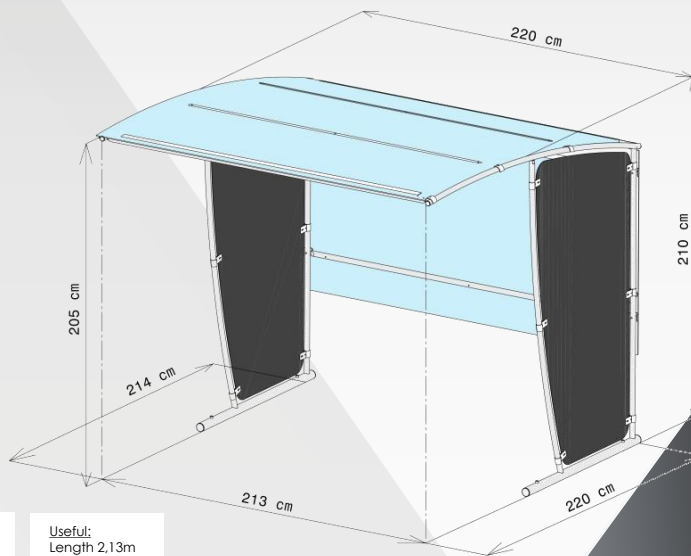

## Technical Description

- Roof in alveolar polycarbonate - thickness 6mm  
– Transparent - UV resistant
- Tube Ø 30mm/2 galvanised
- Complete with 2 side panels  
(Metal sheet – green or black polyester powder)
- 4-point ground fixing Ø 12,00 mm (fixings not supplied)
- Delivered disassembled

### Dimensions

Overall:  
Length 2,20m  
Depth 2,20m  
Height 2,10m

Useful:  
Length 2,13m  
Depth 2,14m  
Height 2,05m

### Technical Description

- Roof in alveolar polycarbonate - thickness 6mm – Transparent - UV resistant
- Tube Ø 30mm/2 galvanised
- Delivered disassembled

#### Dimensions

Overall:  
Length 4.40m  
Depth 2.20m  
Height 2,10m

Useful:  
Length 4.26m  
Depth 2.14m  
Height 2,05m