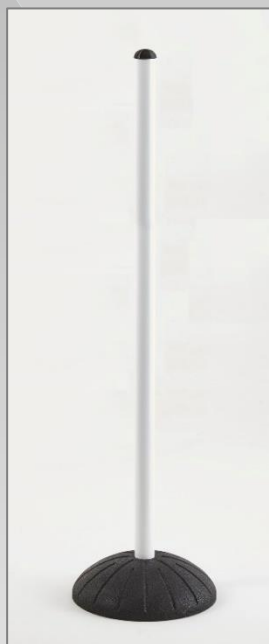

White Post with Rubber Base

- **Shock absorbing rubber base, does not deteriorate**
- **Unalterable**
- **Firm grip on the ground, wind resistance 145 km/h**
- **Very good stability : post base cup 6,50 kg**

Technical Description

- *Black recycled rubber base*
- *With black blanking plug at the top (no hook)*
- *White powder coated aluminium post, tube Ø 50 mm*
- *Total Height: 1500 mm*
- *Base = Ø 360 mm , height 105 mm*
- *Weight : 8,10 kg*