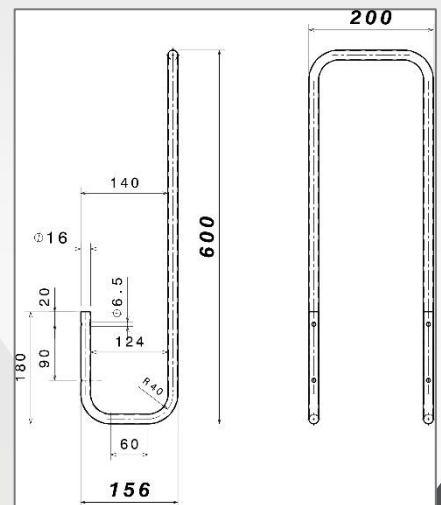

# Wall Mounted Towel Rack

- Wall mounted bath towel Rack : towel organizer
- Capacity : about 5 towels
- Towels are rolled up , and stay in place. The place is tidy !
- Combines storage and aesthetics

## Technical Description

- Steel tube  $\varnothing$  16 mm - black/white painted
- Dimensions : 20 x 15,6 x Height 60 cm
- Weight : 0,80 kg

## Mottez Article Code

**Black**

Art. Code : **M087VNO**  
EAN Code : 3234640215105

**White**

Art. Code : **M087VBC**  
EAN Code : 3234640215112