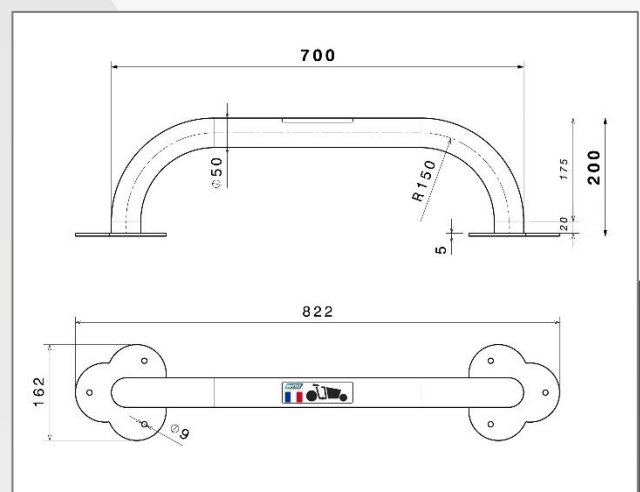

Technical Description

- *Material: steel tube Ø 50 with primer coat + polyester powder paint = optimal anti-rust treatment*
- *Overall Dim. : 82 x 16 x Height 20 cm*
- *Useful Dim.: 60 x 5 x Height 20 cm*
- *Weight : 3,50 kg*

% of recycled material in the product	70 %
% recycled product in packaging	50 %
Hazardous substance > 0.1%	No
Repairability Index	0 / 10
Recyclable product	Yes