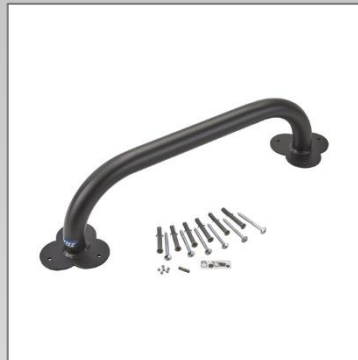

Cargo Bike Stand

- Anti-theft hoop suitable for two-carrier and three-cargo cargo bikes
- Used to secure cargo bikes by attaching them to their lower part.
- Quick and easy installation, indoor and outdoor.
- Supplied with 6 unscrewable screws and dowels for concrete.
- The hoop is equipped with a "cargo bike" icon sticker

Technical Description

- *Material: steel tube Ø 50 with primer coat + polyester powder paint = optimal anti-rust treatment*
- *Overall Dim. : 82 x 16 x Height 20 cm*
- *Useful Dim.: 60 x 5 x Height 20 cm*
- *Weight : 3,50 kg*