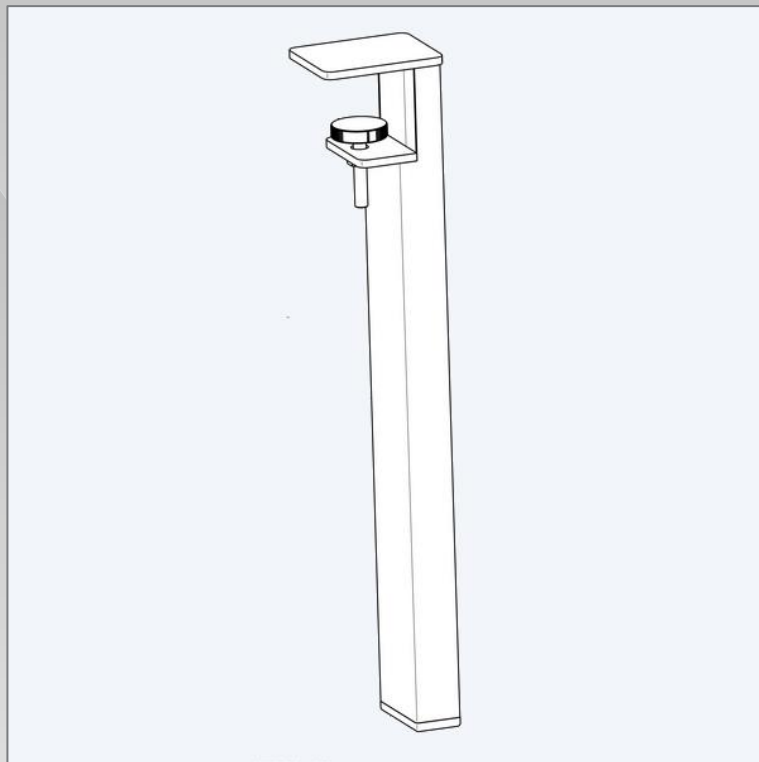

Clamp system Table Leg

- Clamp system Table Leg in rectangular tube : 42 cm height for low table and 73 cm height for table.
- Each leg is equipped with a floor protection cap.
- Blocks any table top 13 to 45 mm

Technical Description

- *Material : rectangular steel tube 60 x 30 mm, black epoxy paint*

% of recycled material in the product	70 %
% recycled product in packaging	50 %
Hazardous substance > 0.1%	No
Repairability Index	10 / 10
Recyclable product	Yes

Art. Code	EAN	Description	Weight
M598VNO42	3234640062341	For low table : Height 42 cm	1,05 kg
M598VNO73	3234640062358	For table : Height 73 cm	2,15 kg