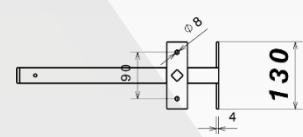

Wall Bracket

Snack Table – Work Table – Work Bench ...

- Max weight load: 100 kg max per bracket
- 2 reversible positions provided for a 40 to 60 cm top for one side, and a 60 to 100 cm top for the other side.

Technical Description

- Material : square steel tube 60 x 30 mm
- 2 mounting brackets 13 x 2,5 cm
- Charcoal gray paint RAL7021
- Dimensions : 13 x 39 x Height 59 cm
- Weight : 2,60 kg

Mottez Article Code