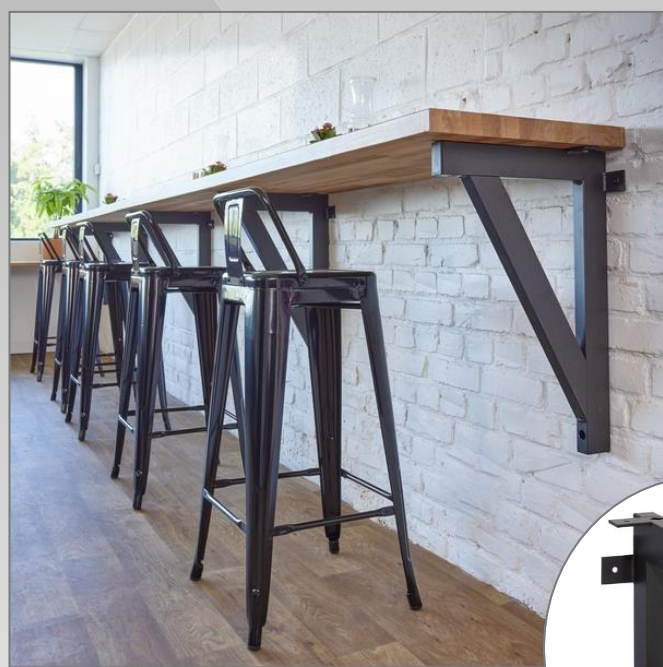

Wall Bracket

Snack Table – Work Table – Work Bench ...

- Max weight load: 100 kg max per bracket
- 2 reversible positions provided for a 40 to 60 cm top for one side, and a 60 to 100 cm top for the other side.

Technical Description

- Material : square steel tube 60 x 30 mm
- 2 mounting brackets 13 x 2,5 cm
- Charcoal gray paint RAL7021
- Dimensions : 13 x 39 x Height 59 cm
- Weight : 2,60 kg

Mottez Article Code