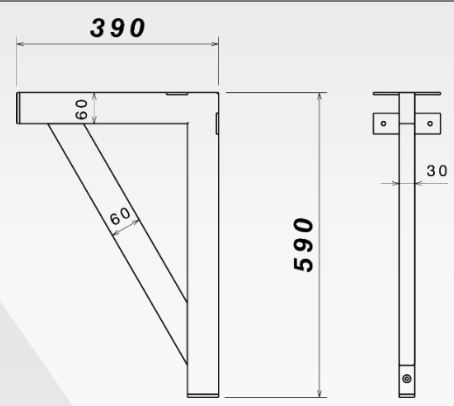

Wall Bracket

Snack Table – Work Table – Work Bench ...

- Max weight load: 100 kg max per bracket
- 2 reversible positions provided for a 40 to 60 cm top for one side, and a 60 to 100 cm top for the other side.

Technical Description

- Material : square steel tube 60 x 30 mm
- 2 mounting brackets 13 x 2,5 cm
- Charcoal gray paint RAL7021
- Dimensions : 13 x 39 x Height 59 cm
- Weight : 2,60 kg

Mottez Article Code