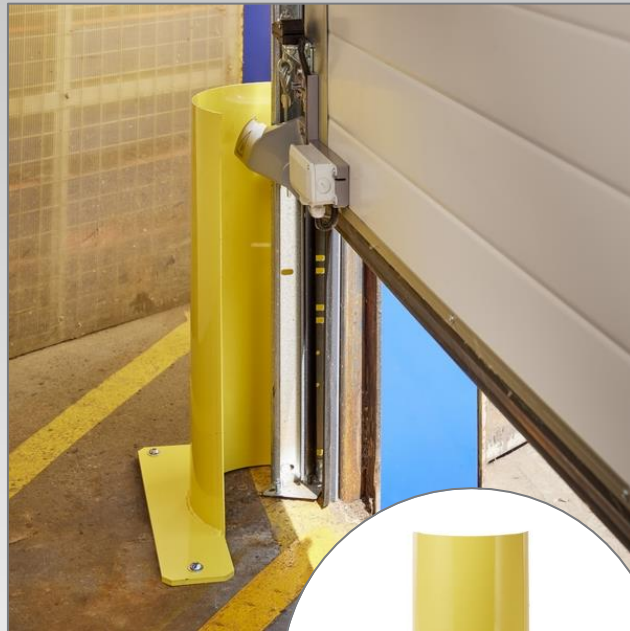

XXL Angle Protector Rounded & Hollowed

- By its shape, the corner protector allows you to get closer to the area to be protected and to take up very little floor space to leave free space.

Technical Description

- *Material : yellow polyester painted steel tube*
- *Dimension : Ø 273 mm, tube thick 4 mm - Height 60 cm*
- *Fixing plates: 40 x 40 cm + 3 x fixing holes Ø 13 mm (screws not supplied)*
- *Weight : 12 kg*