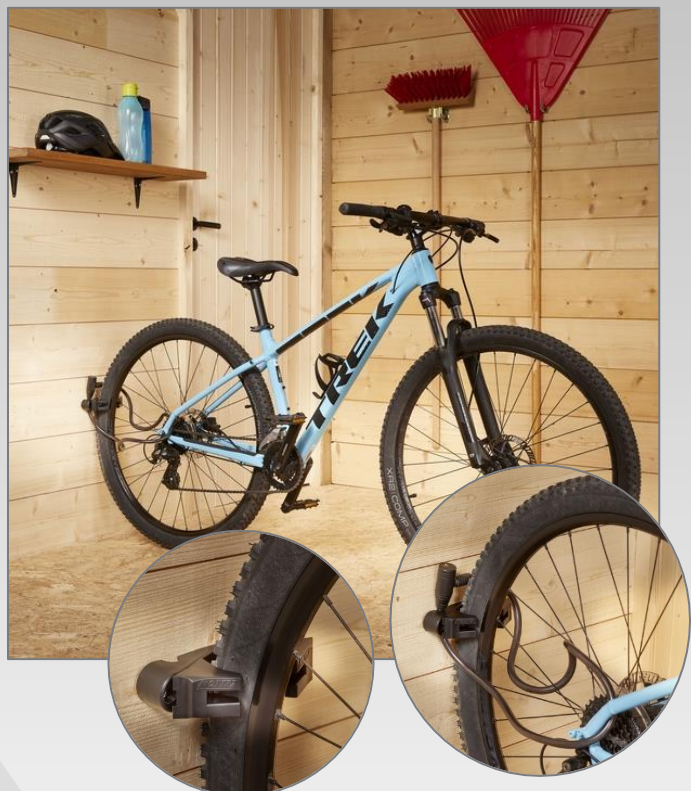

# Bike Hook - Wheel Block

- Wall mount Adjustable Bike Hook
- Discreet and aesthetic
- Vertical storage on the front wheel OR horizontal on the rear wheel.
- 1 adjustable support for all tires from 23 to 70 mm (2.75")
- Max weight load: 15 kg / bike
- Does not squeeze or touch the rim
- Install it wherever you want: garage, living room...
- Space-saving

## Technical Description

- Material : polypropylene
- Dimension : 16,5 x 3,5 x 6,3 cm
- Weight : 0,15 kg