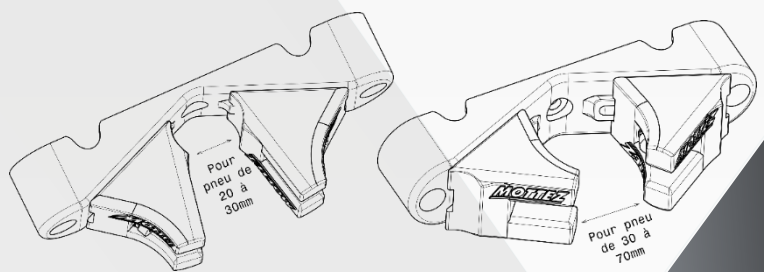

# Bike Hook - Wheel Block

- Wall mount Adjustable Bike Hook
- Discreet and aesthetic
- Vertical storage on the front wheel OR horizontal on the rear wheel.
- 1 adjustable support for all tires from 23 to 70 mm (2.75")
- Max weight load: 15 kg / bike
- Does not squeeze or touch the rim
- Install it wherever you want: garage, living room...
- Space-saving

## Technical Description

- Material : polypropylene
- Dimension : 16,5 x 3,5 x 6,3 cm
- Weight : 0,15 kg