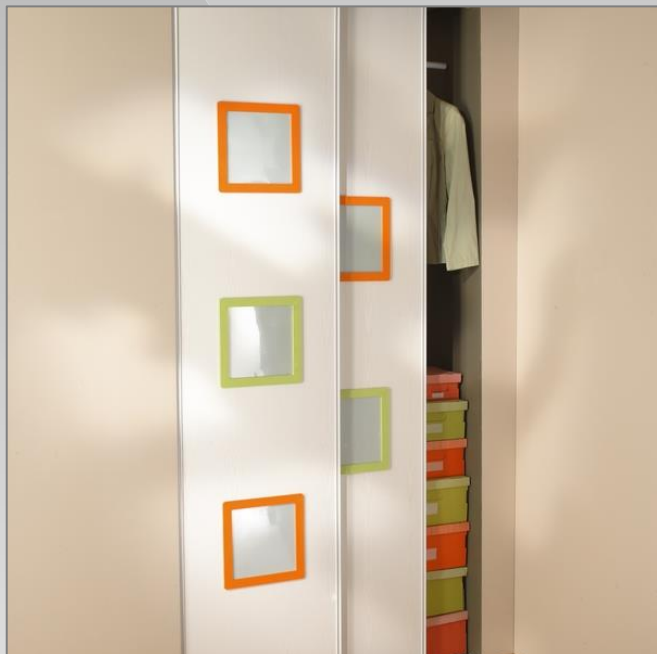

# MDF Porthole Square shape

- Our porthole lets natural light in, illuminating your interior and creating a warm and welcoming atmosphere.
- It also improves the security of your area by providing increased visibility from the outside without compromising privacy.
- Quick and easy installation, fits 40mm thick doors
- Can be customized – ready to paint in the colour of your choice !

## Technical Description

- *Material : MDF*
- *Dimension : Outer 30 x 30 cm – Inner 23 x 23 cm*
- *For 40 mm thick door*
- *Sold with a 4mm thick tempered Glass*