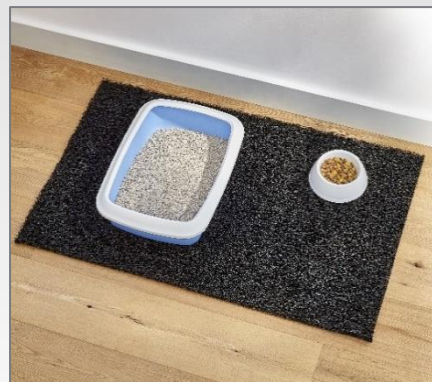

# Spaghetti Noodle Mat Roll « Dirt/Dust Trapper »

- This noodle mat traps, holds and hides dirt and moisture
- Magic : a mat that sees dirt disappear. For cleaning, just use the water jet and dirt is gone in seconds !
- Ideal mat for front entrances/exit areas
- Can easily be cut to create a car mat for instance (by using your old car mat as a pattern)
- Soft mat, which even makes it pleasant to walk on.
- Non-slip mat due to the pins underneath it
- Ideal to use as: car interior mat, car boot mat, doormat, animal litter mat, swimming pool mat, tent...
- Very easy to clean by suction, water jet or simply by shaking it

## Technical Description

- Material: Grey anthracite / Black PVC
- Dimensions : 1 m x 1,20 m – Thickness 13 mm
- Intensive use: High resistance to wear
- High UV resistance