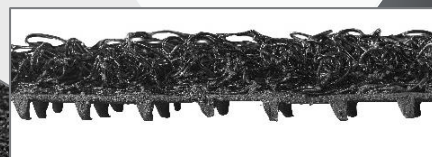

# Spaghetti Noodle Mat Roll « Dirt/Dust Trapper »

- This noodle mat traps, holds and hides dirt and moisture
- Magic : a mat that sees dirt disappear. For cleaning, just use the water jet and dirt is gone in seconds !
- Ideal mat for front entrances/exit areas
- Can easily be cut to create a car mat for instance (by using your old car mat as a pattern)
- Soft mat, which even makes it pleasant to walk on.
- Non-slip mat due to the pins underneath it
- Ideal to use as: car interior mat, car boot mat, doormat, animal litter mat, swimming pool mat, tent...
- Very easy to clean by suction, water jet or simply by shaking it

## Technical Description

- Material: Grey anthracite / Black PVC
- Dimensions : 1 m x 1,20 m – Thickness 13 mm
- Intensive use: High resistance to wear
- High UV resistance