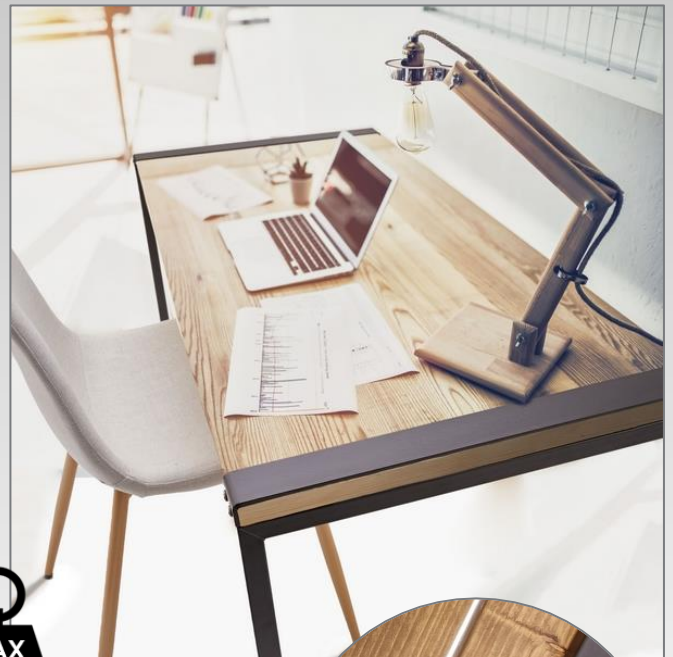

Indoor Table Leg for joist wood / plank – Set of 2

**MAX
100 KG**

Per leg

- Set of 2 table legs for 175 x 32 mm "wood joist" (standard piece of wood) or 875 x 32 mm top
- This will allow you to create a table length to your dimensions.
- Possible length 1.20m to 2.10m (every 10cm)
- Required pieces of wood: joist 175 x 32 mm thick - to create a table with a width of 88cm, you need 5 wood planks
- This set of 2 table legs will enhance your interior by bringing a touch of modernity and originality!

Technical Description

- *Material : steel tube 60 x 30 mm + flat iron protector 60 x 5 mm - matt black painted*
- *Leg dimension : 71,8 x 88,5 x 6 cm*
- *Weight : 17 kg*

Mottez Article Code

Article Code : M592C